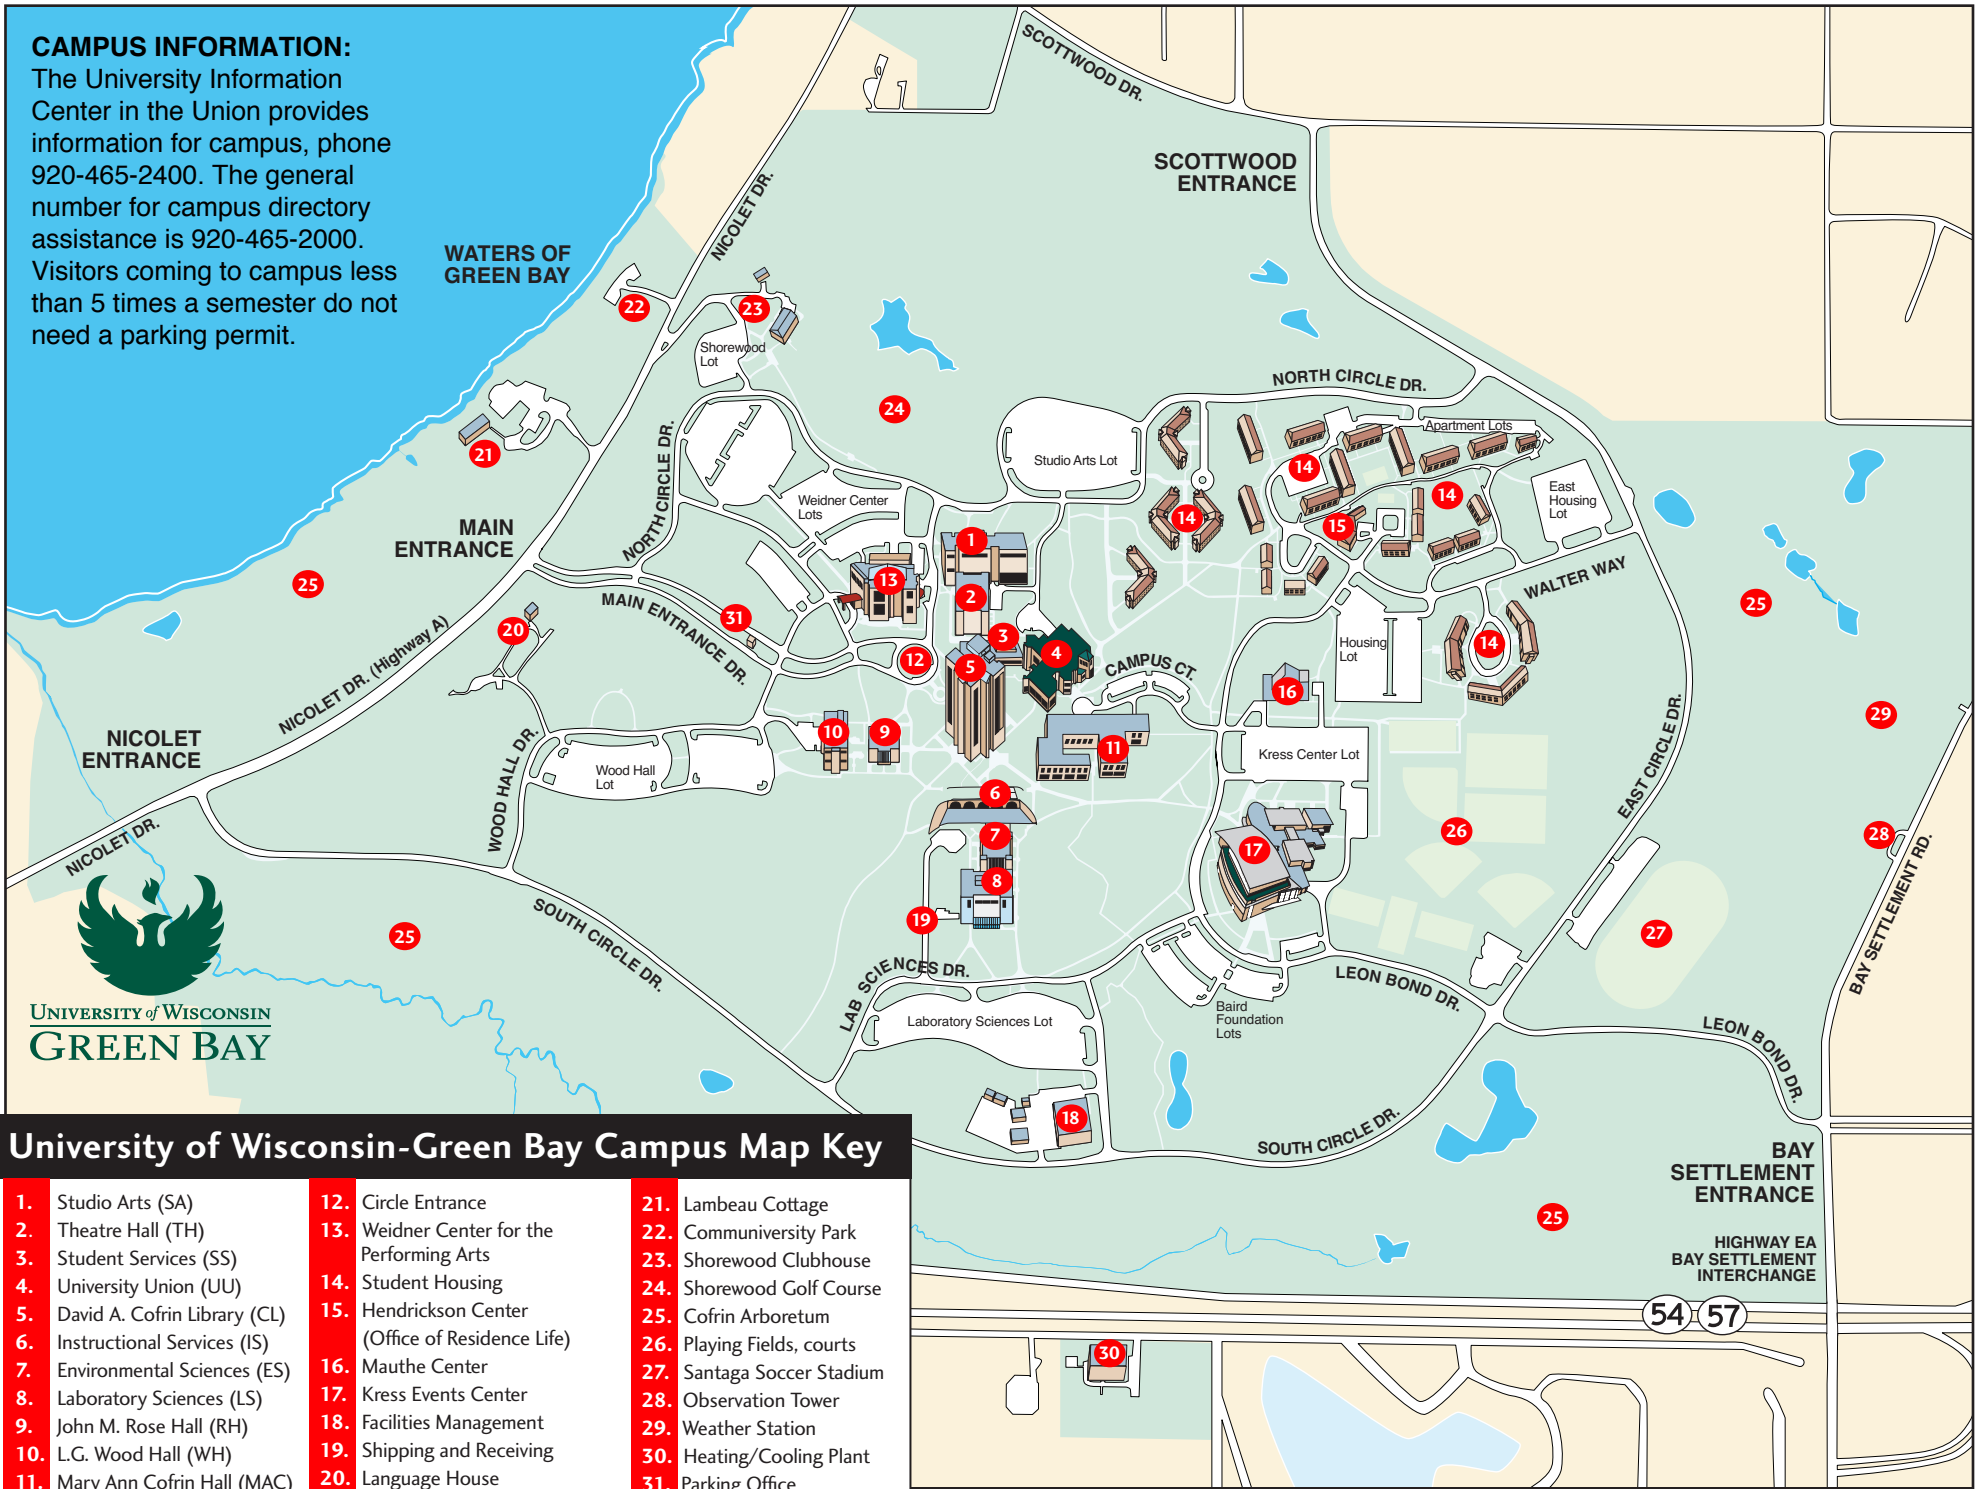

**CAMPUS INFORMATION:**

The University Information Center in the Union provides information for campus, phone 920-465-2400. The general number for campus directory assistance is 920-465-2000. Visitors coming to campus less than 5 times a semester do not need a parking permit.

**University of Wisconsin-Green Bay Campus Map Key**

1. Studio Arts (SA)	12. Circle Entrance	21. Lambeau Cottage
2. Theatre Hall (TH)	13. Weidner Center for the Performing Arts	22. Communiiversity Park
3. Student Services (SS)	14. Student Housing	23. Shorewood Clubhouse
4. University Union (UU)	15. Hendrickson Center (Office of Residence Life)	24. Shorewood Golf Course
5. David A. Cofrin Library (CL)	16. Mauthe Center	25. Cofrin Arboretum
6. Instructional Services (IS)	17. Kress Events Center	26. Playing Fields, courts
7. Environmental Sciences (ES)	18. Facilities Management	27. Santaga Soccer Stadium
8. Laboratory Sciences (LS)	19. Shipping and Receiving	28. Observation Tower
9. John M. Rose Hall (RH)	20. Language House	29. Weather Station
10. L.G. Wood Hall (WH)		30. Heating/Cooling Plant
11. Mary Ann Cofrin Hall (MAC)		31. Parking Office