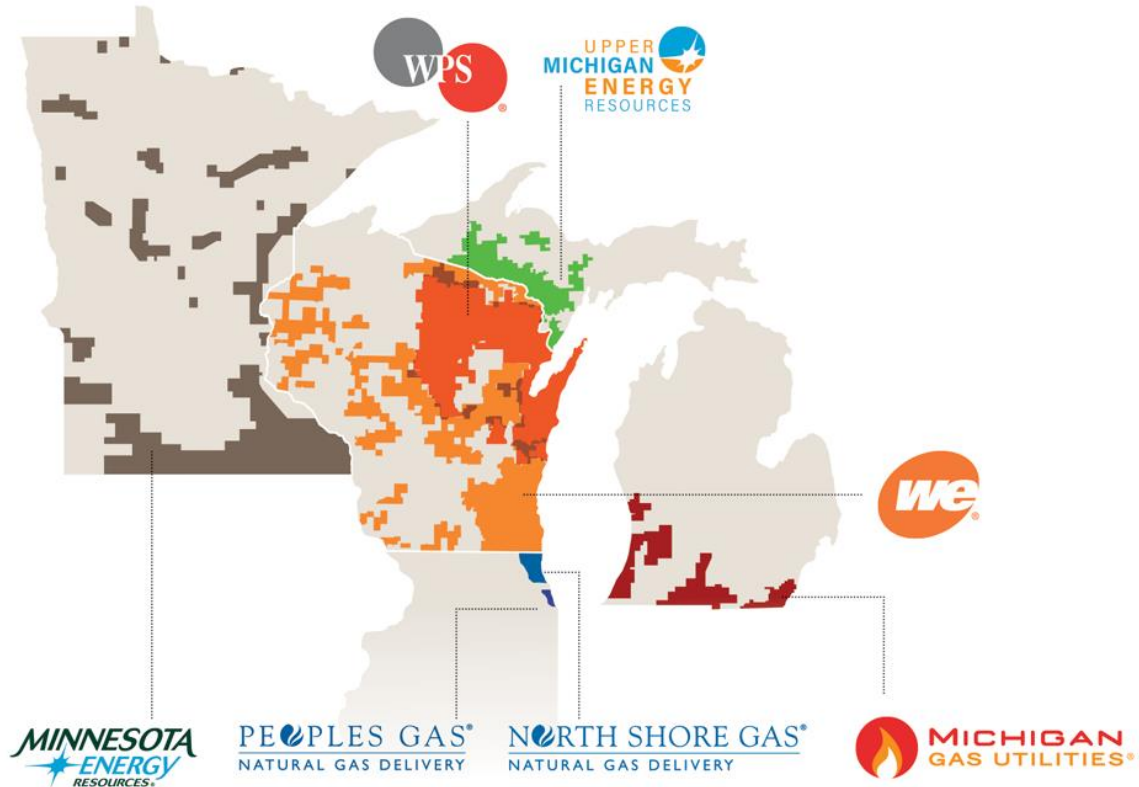

## Company Statistics

1.6 million electric customers

2.9 million natural gas customers

69,600 miles of electric distribution

48,000 miles of gas distribution

Named one of the **TOP 50**  
**Best Corporate Citizens**  
by **Corporate Responsibility**  
**magazine.**

# Best in America - 2017

*Named #1 at  
keeping the lights on  
for our customers!*

**Best in Midwest 7 years in a row**