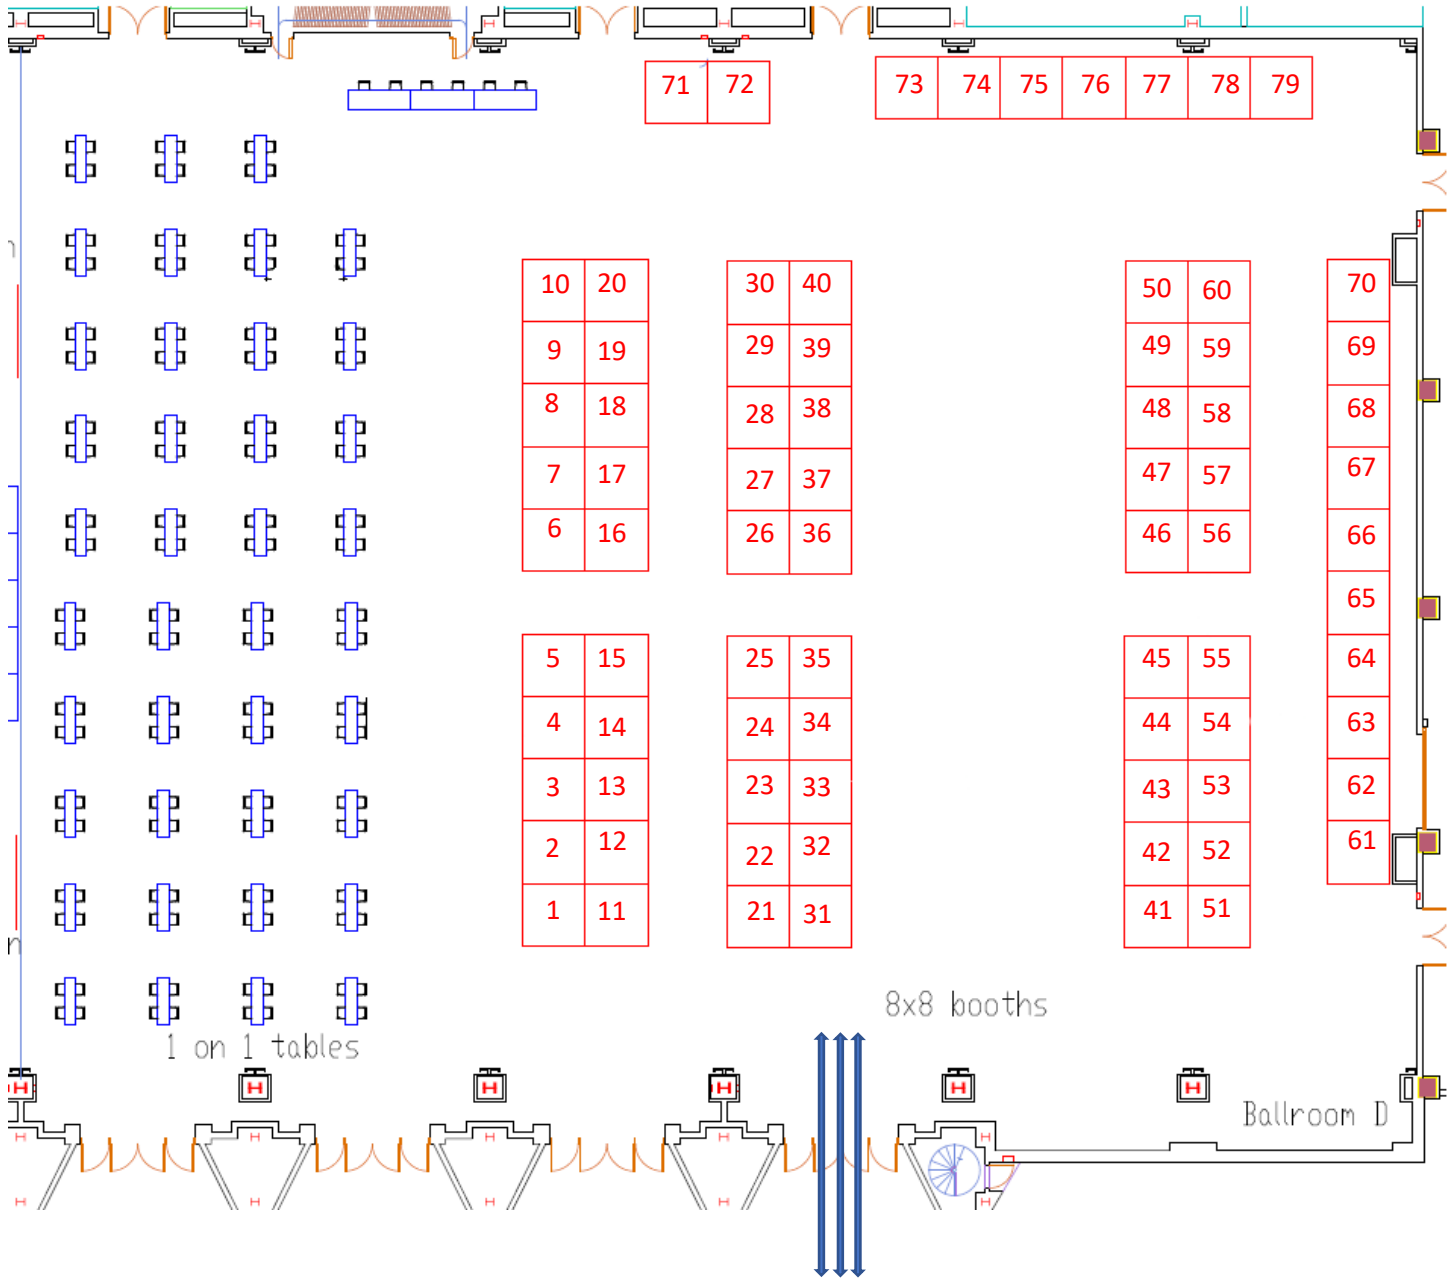

Exhibitor Hall and One-on-One Meetings

Red = Exhibitor Booths

Blue = One-on-One Buyer Meetings

ROOM ENTRANCE